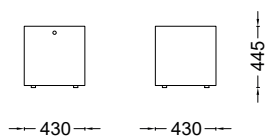

Materiali
Materials

Struttura / Structure

Massello di hemlock, massello di hemlock tinto nero o pannello di particelle a media densità laccato opaco in tutti i colori a campionario

Hemlock solid-wood, black stained hemlock solid-wood, matt lacquer in all colours of our collection

Pesi e volumi
compensivi di imballo
Weights and volumes
packing included

	PESO kg WEIGHT kg	VOLUME m³ VOLUME m³
Comodino / Night table L. 430 x H. 445 x P. 430	21,5	0,12