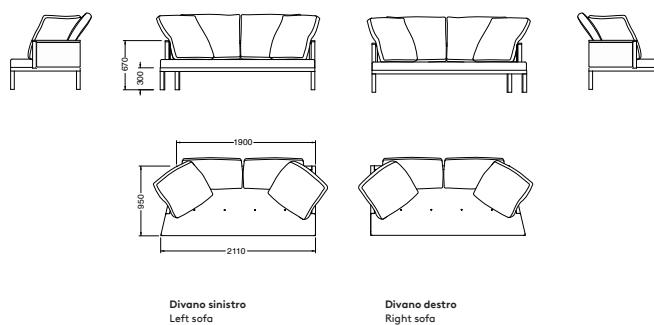

**EN/** Curry by Piero Lissoni, available in the sofa or daybed version, is characterized by a solid wood structure and deliberately exaggerated proportions. Its pleasantly distorted shape creates an asymmetrical seat that paves the way to new forms of relaxation. Curry has a sculptural silhouette with a strong graphic impact and features a precious design on the back and on the armrests made of black stained solid ash and woven straw stretched on the structure. It is an industrial piece of furniture with an artisan flavor that gives voice to the various creative languages of our time. The sofa is completed by a seat cushion with sown stitching and made of shaped polyurethane foam with variable density for greater comfort. The back is softened by two pairs of goose down cushions. The cover, available in fabric, ecoleather, leather or Nabuk, is entirely removable, and finished with visible stitching.

Dettagli  
\\ Details

Daybed sinistro  
Left daybed

Daybed destro  
Right daybed

Divano sinistro  
Left sofa

Divano destro  
Right sofa

Materiali  
Materials

Struttura / Structure

Massello di frassino tinto nero