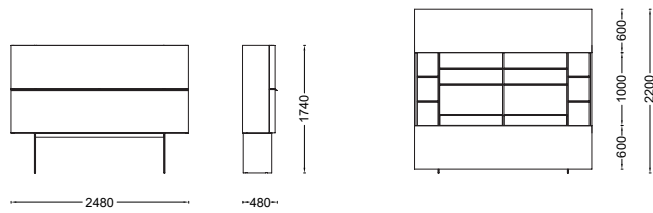

Gallery is available in two widths, 3000 mm and 2480 mm, and in the versions with or without lighted back panel.

Dettagli  
Details

Disegni Tecnici  
Technical Drawings