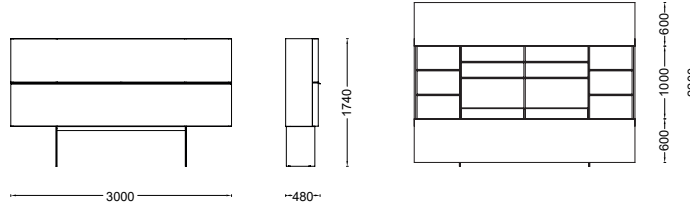

Gallery is available in two widths, 3000 mm and 2480 mm, and in the versions with or without lighted back panel.

Dettagli  
Details

Disegni Tecnici  
Technical Drawings