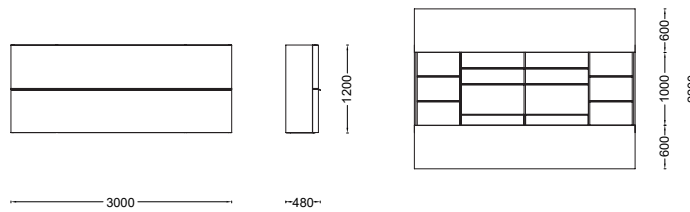

Gallery is available in two widths, 3000 mm and 2480 mm, and in the versions with or without lighted back panel.

Dettagli  
Details

Disegni Tecnici  
Technical Drawings