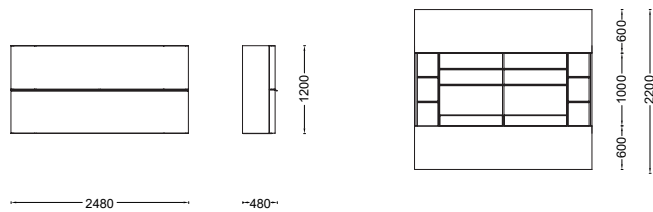

Gallery is available in two widths, 3000 mm and 2480 mm, and in the versions with or without lighted back panel.

Dettagli  
Details

Disegni Tecnici  
Technical Drawings