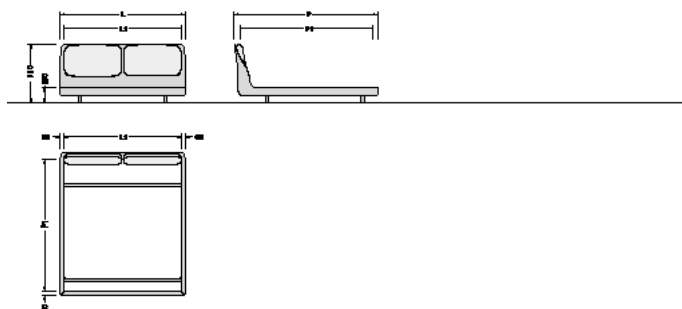

The attention to details that characterizes Porro products is found in the smooth curve that connects the headboard with the structure.

The covering of the structure can be realized in all the fabrics of our collection or in leather, eco-leather or Nabuk; the fabric covering is totally removable.

The bed is available in 3 dimensions, for mattresses W.1600 x D.2000, W.1800 x D.2000 and King Size W.1930 x D.2030 mm.

Dettagli
\\ Details

Disegni Tecnici
 \ Technical Drawings

Dimensioni / Dimensions

		letto per materasso bed for mattress L.1600 x P. 2000	letto per materasso bed for mattress L.1800 x P. 2000	letto per materasso bed for mattress L.1930 x P. 2030
L	larghezza totale total width	1740	1940	2070
P	profondità totale total depth	2225	2225	2255
L1	larghezza vano rete mesh space width	1610	1810	1940
P1	profondità vano rete mesh space depth	2040	2040	2070