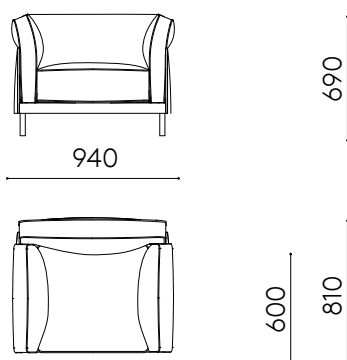

Biscuit is a linear sofa available in two- and three-seat configurations. The collection is completed by the Biscuit armchair, an elegant solution not only for residential interiors, but also for hospitality and workspace environments.

Biscuit is available in fabric or leather, both completely removable covers.

Componenti
\ Components

Modularità
Modularity

Divano 3 posti
3 seats sofa

Divano 2 posti
2 seats sofa

Poltrona
Armchair

Cuscini \ Cuschions