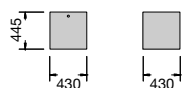

DIMENSIONI

MATERIALI

Struttura

Massello di hemlock, massello di hemlock tinto nero o pannello di particelle a media densità laccato opaco in tutti i colori di campionario

Structure

Hemlock solid-wood, black stained hemlock solid-wood, matt lacquer in all colours of our collection