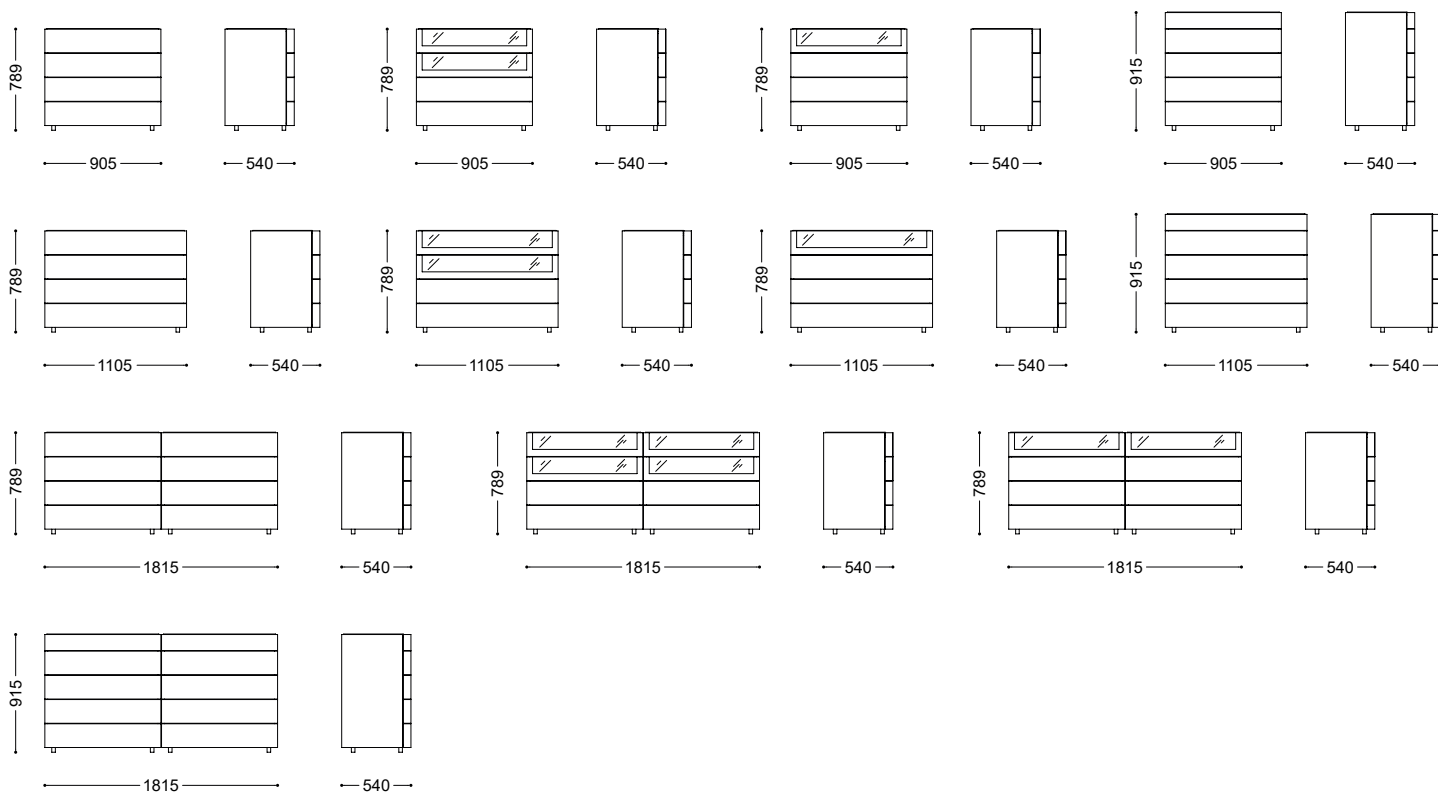

DIMENSIONI

COMODINI

COMO'