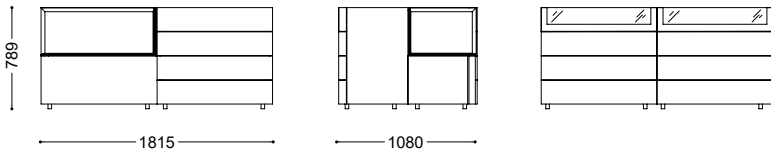

Starting from the basic element, the drawer, Hub develops in a wide system of container types ranging from nightstands to functional cabinets and fine chests of drawers to be placed in the middle of the cupboard area – available in multiple versions.

DIMENSIONI

COMODINI

COMO'

COMO'

ISOLE

ISOLE

ISOLE

MATERIALI