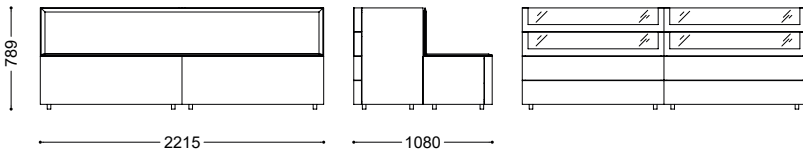

Starting from the basic element, the drawer, Hub develops in a wide system of container types ranging from nightstands to functional cabinets and fine chests of drawers to be placed in the middle of the cupboard area – available in multiple versions.

DIMENSIONI

COMODINI

COMO'

COMO'

ISOLE

ISOLE

ISOLE

MATERIALI