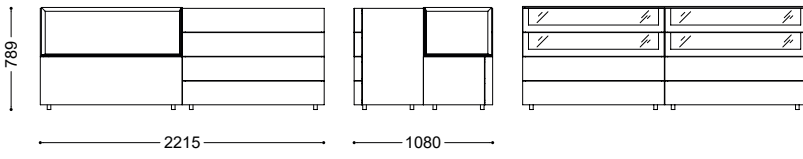

Starting from the basic element, the drawer, Hub develops in a wide system of container types ranging from nightstands to functional cabinets and fine chests of drawers to be placed in the middle of the cupboard area – available in multiple versions.

DIMENSIONI

COMODINI

COMO'

COMO'

ISOLE

ISOLE

ISOLE

MATERIALI