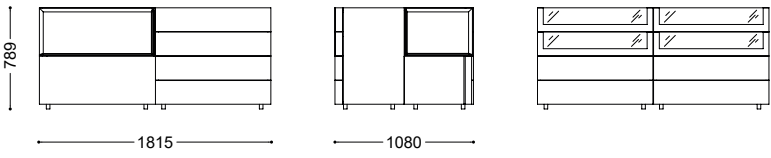

Starting from the basic element, the drawer, Hub develops in a wide system of container types ranging from nightstands to functional cabinets and fine chests of drawers to be placed in the middle of the cupboard area – available in multiple versions.

DIMENSIONI

COMODINI

COMO'

COMO'

ISOLE

ISOLE

ISOLE

MATERIALI