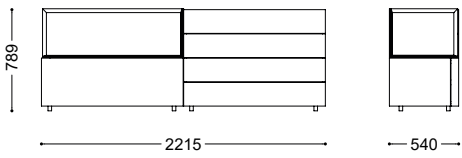

Starting from the basic element, the drawer, Hub develops in a wide system of container types ranging from nightstands to functional cabinets and fine chests of drawers to be placed in the middle of the cupboard area – available in multiple versions.

DIMENSIONI

COMODINI

COMO'

COMO'

ISOLE

ISOLE

ISOLE

MATERIALI