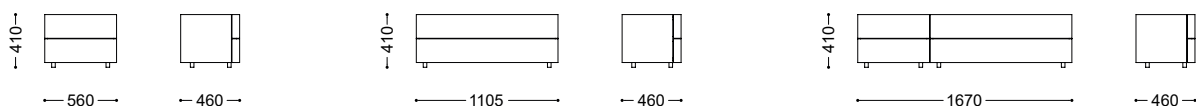

DIMENSIONI

COMODINI