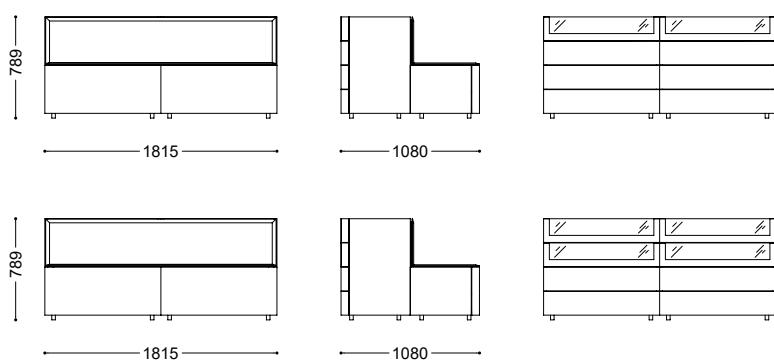

Starting from the basic element, the drawer, Hub develops in a wide system of container types ranging from nightstands to functional cabinets and fine chests of drawers to be placed in the middle of the cupboard area – available in multiple versions.

DIMENSIONI

COMODINI

COMO'

COMO'

ISOLE

ISOLE

ISOLE

MATERIALI