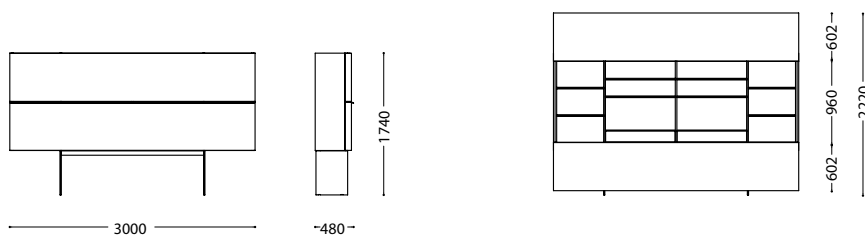

Its main feature are the two doors that, sliding upwards and downwards, reveal a rich and functional interior space, ideal for storing valuable tableware.

The appeal of this sideboard is also the peculiar effect created by the lighted back panel that highlights the internal matt lacquered shelves, available in one of the colors of the collection.

## DIMENSIONI