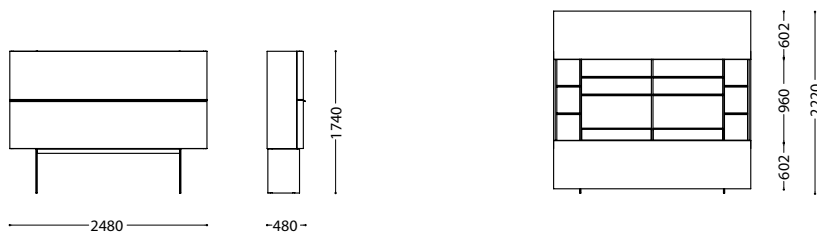

Its main feature are the two doors that, sliding upwards and downwards, reveal a rich and functional interior space, ideal for storing valuable tableware.

The appeal of this sideboard is also the peculiar effect created by the lighted back panel that highlights the internal matt lacquered shelves, available in one of the colors of the collection.

## DIMENSIONI